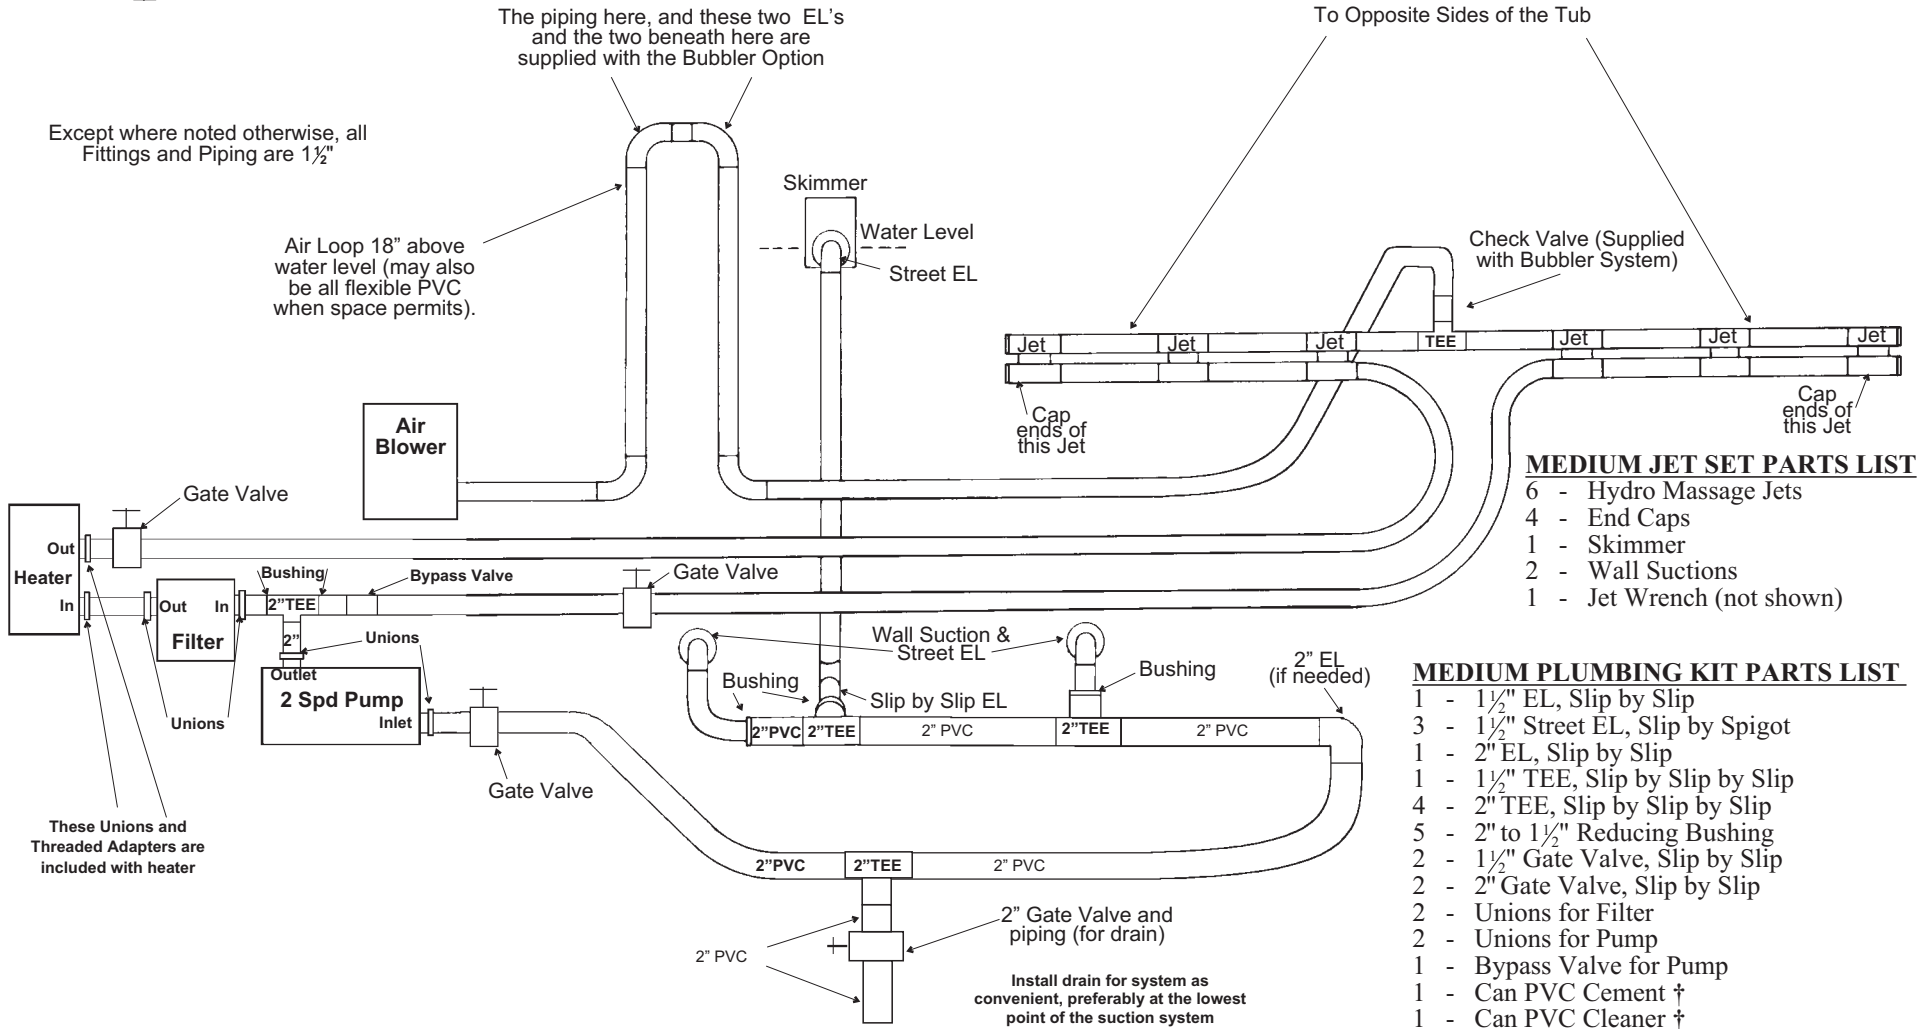

Almost Heaven Group
HC 67 Box 539 BB
Renick WV 24966
Telephone 304-497-2610

E-mail : sales@almostheaven.net - Web Site : <http://www.almostheaven.net/>

MEDIUM JET SET PARTS LIST

- 6 - Hydro Massage Jets
- 4 - End Caps
- 1 - Skimmer
- 2 - Wall Suctions
- 1 - Jet Wrench (not shown)

MEDIUM PLUMBING KIT PARTS LIST

- 1 - 1 1/2" EL, Slip by Slip
 - 3 - 1 1/2" Street EL, Slip by Spigot
 - 1 - 2" EL, Slip by Slip
 - 1 - 1 1/2" TEE, Slip by Slip by Slip
 - 4 - 2" TEE, Slip by Slip by Slip
 - 5 - 2" to 1 1/2" Reducing Bushing
 - 2 - 1 1/2" Gate Valve, Slip by Slip
 - 2 - 2" Gate Valve, Slip by Slip
 - 2 - Unions for Filter
 - 2 - Unions for Pump
 - 1 - Bypass Valve for Pump
 - 1 - Can PVC Cement †
 - 1 - Can PVC Cleaner †
 - 75 feet of 1 1/2" Flexible PVC
 - 25 feet of 2" Flexible PVC
 - Tube of Silicone
- † Cannot be included with overseas air shipments

Recommended Plumbing Schematic
using Medium size Jet Set and Plumbing Kit
as supplied by Almost Heaven Group
 (This is a recommendation only. Your actual installation may vary.)