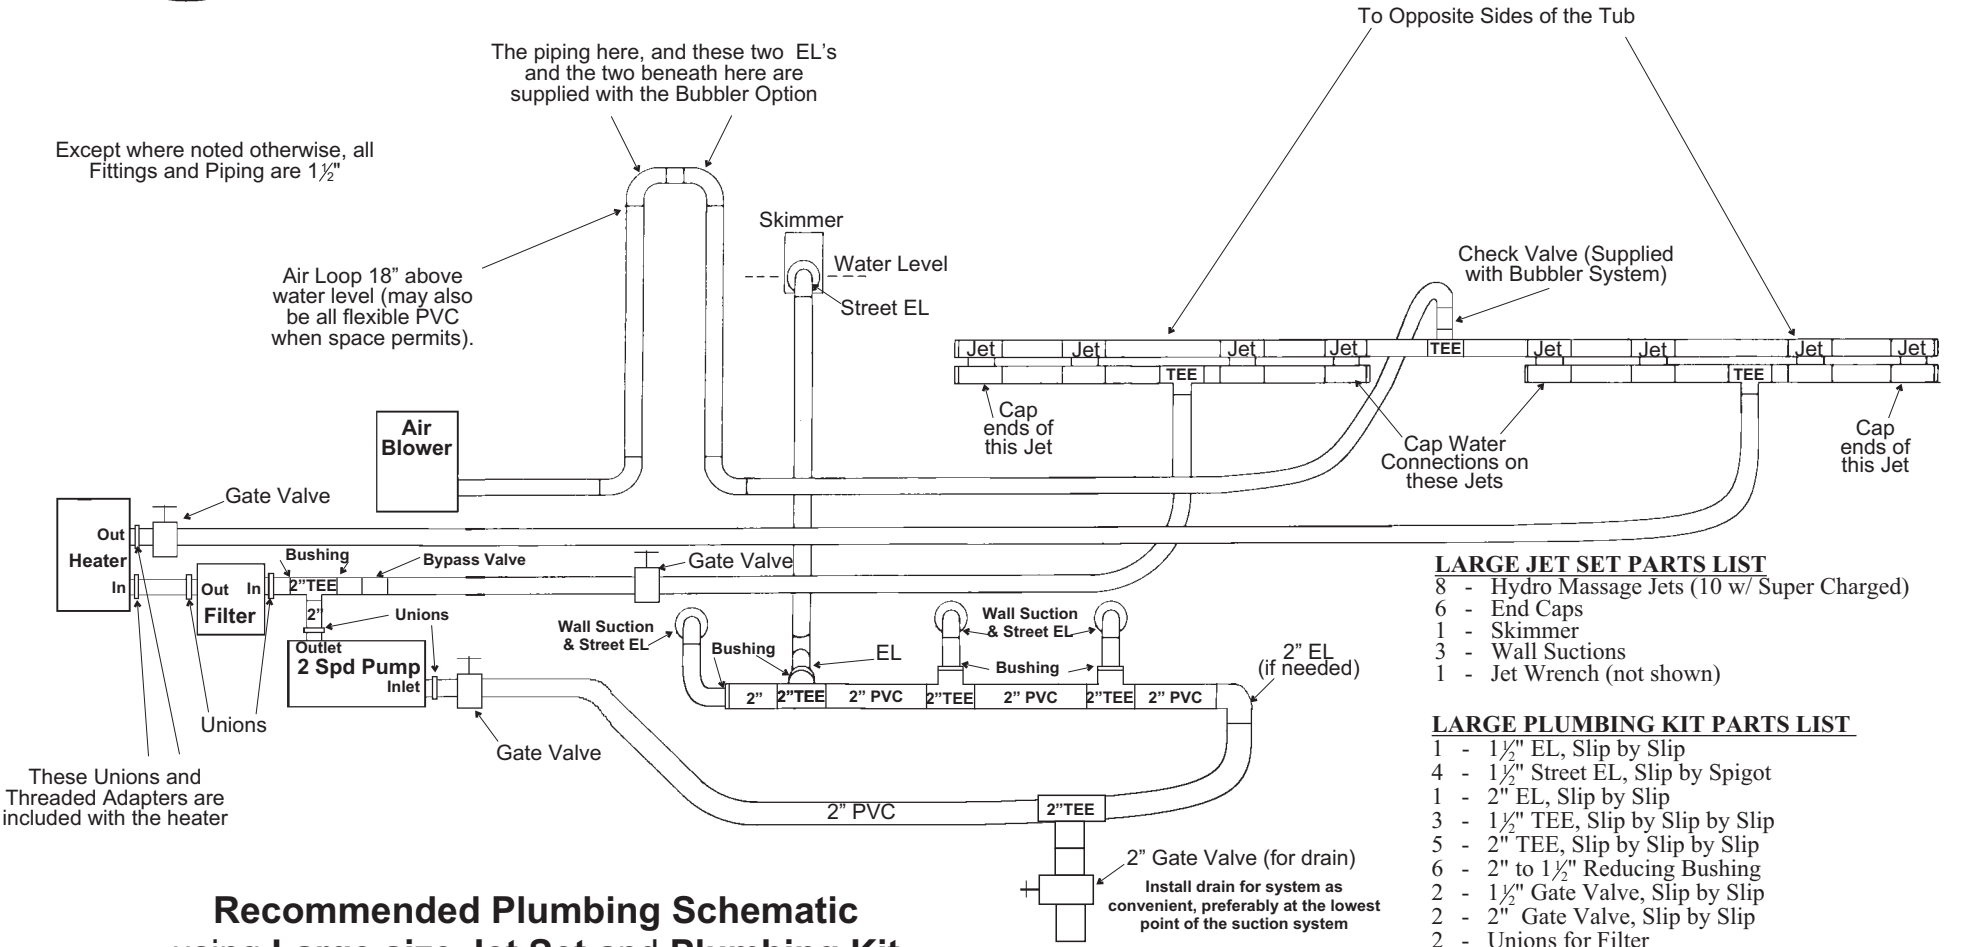

Almost Heaven Group
HC 67 Box 539 BB
Renick WV 24966
Telephone 304-497-2610

E-mail : sales@almostheaven.net - Web Site : http://www.almostheaven.net