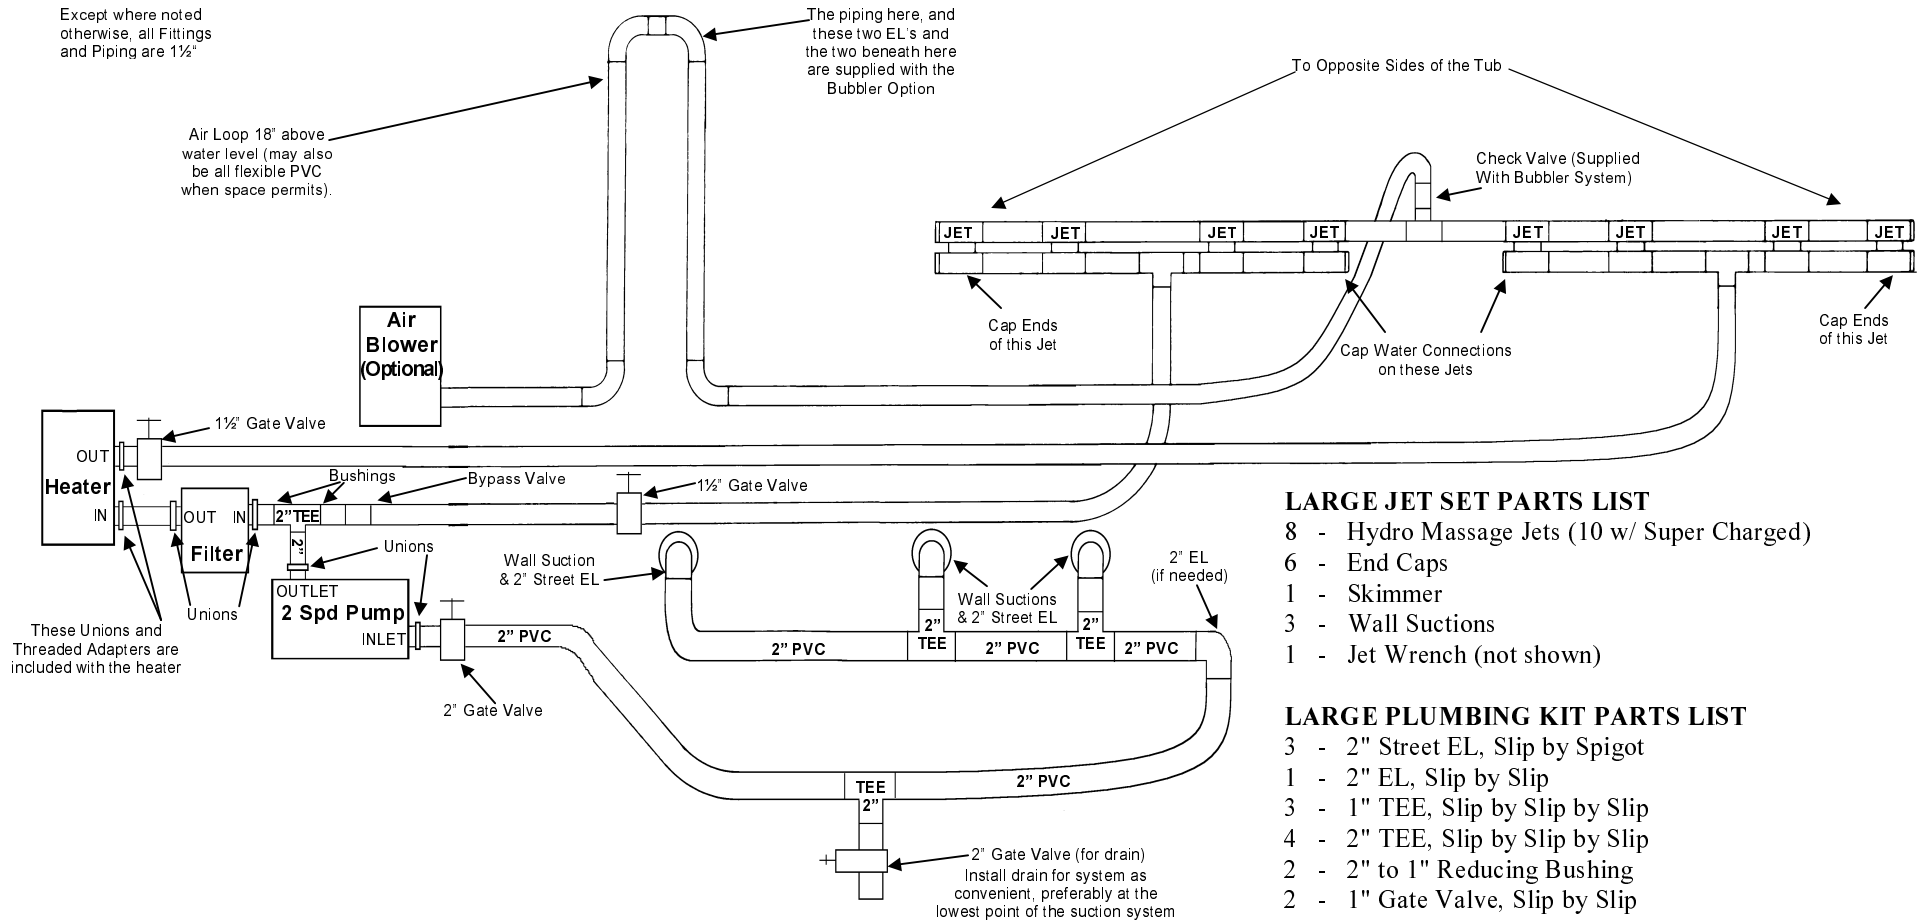

**Recommended Plumbing Schematic**  
**using Large size Jet Set and Plumbing Kit**  
**as supplied by Almost Heaven Group**

Super Charged Jet Set includes 2 extra Hydro Massage Jets not shown above.  
 Plumb as desired between other jets.

Super Charged Plumbing Kit includes an additional 50' of 1.5" Flexible Hose.

(This is a recommendation only. Your actual installation may vary.)

**LARGE JET SET PARTS LIST**

- 8 - Hydro Massage Jets (10 w/ Super Charged)
- 6 - End Caps
- 1 - Skimmer
- 3 - Wall Suctions
- 1 - Jet Wrench (not shown)

**LARGE PLUMBING KIT PARTS LIST**

- 3 - 2" Street EL, Slip by Spigot
- 1 - 2" EL, Slip by Slip
- 3 - 1" TEE, Slip by Slip by Slip
- 4 - 2" TEE, Slip by Slip by Slip
- 2 - 2" to 1" Reducing Bushing
- 2 - 1" Gate Valve, Slip by Slip
- 2 - 2" Gate Valve, Slip by Slip
- 2 - Unions for Filter
- 2 - Unions for Pump
- 1 - Bypass Valve for Pump
- 1 - Can PVC Cement †
- 1 - Can PVC Cleaner †
- 100 feet of 1" Flexible PVC (150 w/ Super Charged)
- 25 feet of 2" Flexible PVC
- Tube of Silicone
- † Cannot be included with overseas air shipments