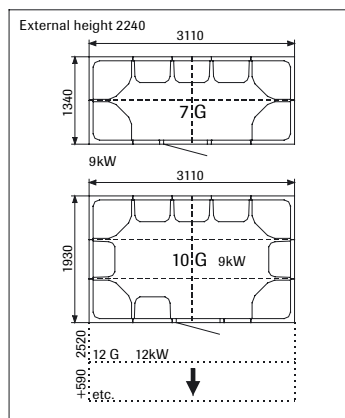

Freedom of choice is yours – by design.

Here you have a bird's eye view of all our complete, prefabricated steam rooms. You can see the sizes and the layout of the interior fittings. All our steam rooms can also be installed mirror fashion. You can also see which standard wall sections can be replaced by glazed sections. The required output of the steam generator is given below each sketch.

Layouts for Elysée

See current price list for article number for each size.