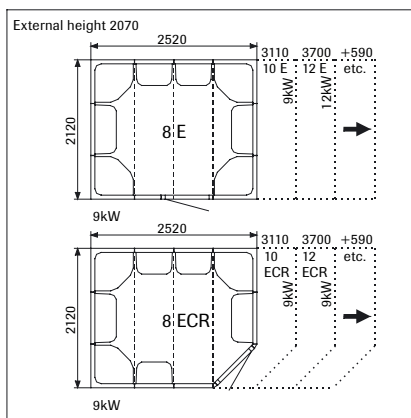

Floor tray

Vacuum-formed, white, special-grade plastic, with integral waste outlet, water trap and adjustable legs. May be used with all Elysée steam rooms from model 2 D to model 7 F with max. size 212 x 193 cm (except for F/FC when fitted with the optional glass front).

Layouts for Elysée

See current price list for article number for each size.

**Registered office, factory and warehouse:
Svarvaregatan 6, SE-302 50 Halmstad, Sweden**

Tel: +46 35-299 00 00 • Fax: +46 35-299 01 98