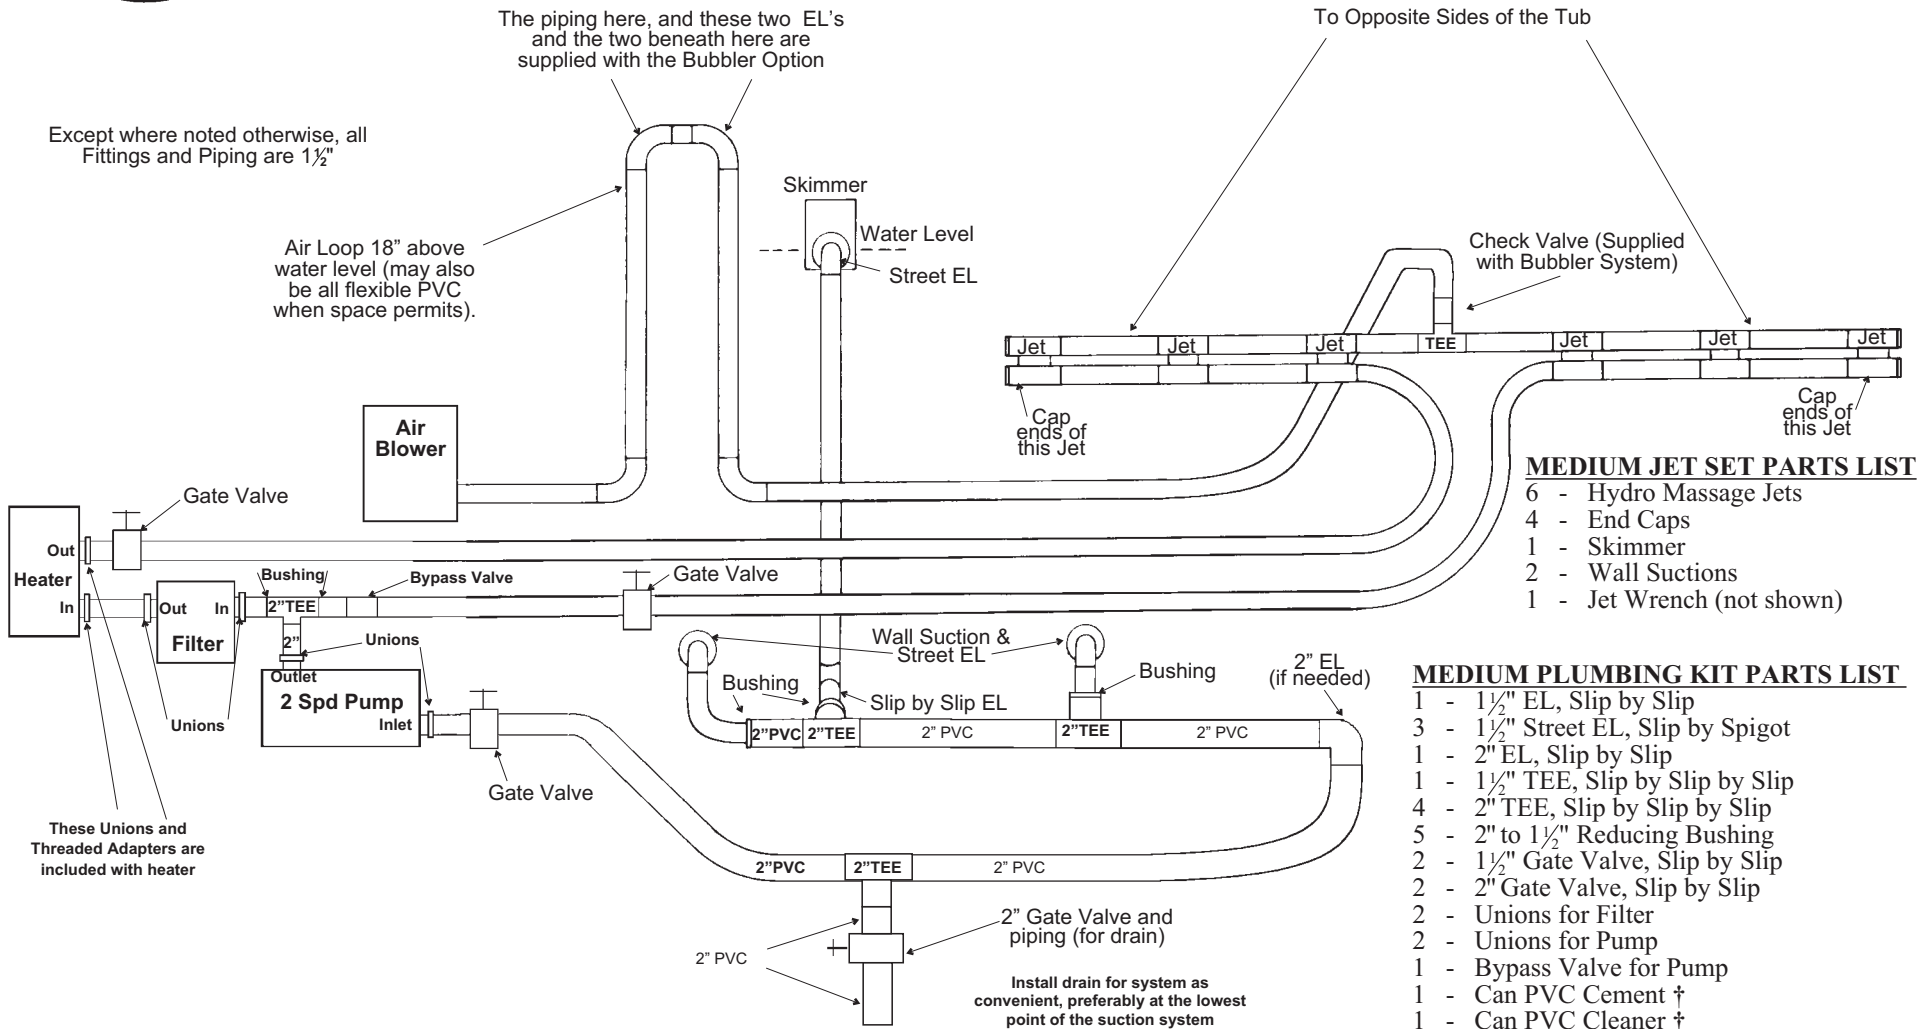

Almost Heaven Group
HC 67 Box 539 BB
Renick WV 24966
Telephone 304-497-2610

E-mail : sales@almostheaven.net - Web Site : <http://www.almostheaven.net/>

MEDIUM JET SET PARTS LIST

- 6 - Hydro Massage Jets
- 4 - End Caps
- 1 - Skimmer
- 2 - Wall Suctions
- 1 - Jet Wrench (not shown)

MEDIUM PLUMBING KIT PARTS LIST

- 1 - 1 1/2" EL, Slip by Slip
 - 3 - 1 1/2" Street EL, Slip by Spigot
 - 1 - 2" EL, Slip by Slip
 - 1 - 1 1/2" Tee, Slip by Slip by Slip
 - 4 - 2" Tee, Slip by Slip by Slip
 - 5 - 2" to 1 1/2" Reducing Bushing
 - 2 - 1 1/2" Gate Valve, Slip by Slip
 - 2 - 2" Gate Valve, Slip by Slip
 - 2 - Unions for Filter
 - 2 - Unions for Pump
 - 1 - Bypass Valve for Pump
 - 1 - Can PVC Cement †
 - 1 - Can PVC Cleaner †
 - 75 feet of 1 1/2" Flexible PVC
 - 25 feet of 2" Flexible PVC
 - Tube of Silicone
- † Cannot be included with overseas air shipments

Recommended Plumbing Schematic
using Medium size Jet Set and Plumbing Kit
as supplied by Almost Heaven Group

(This is a recommendation only. Your actual installation may vary.)