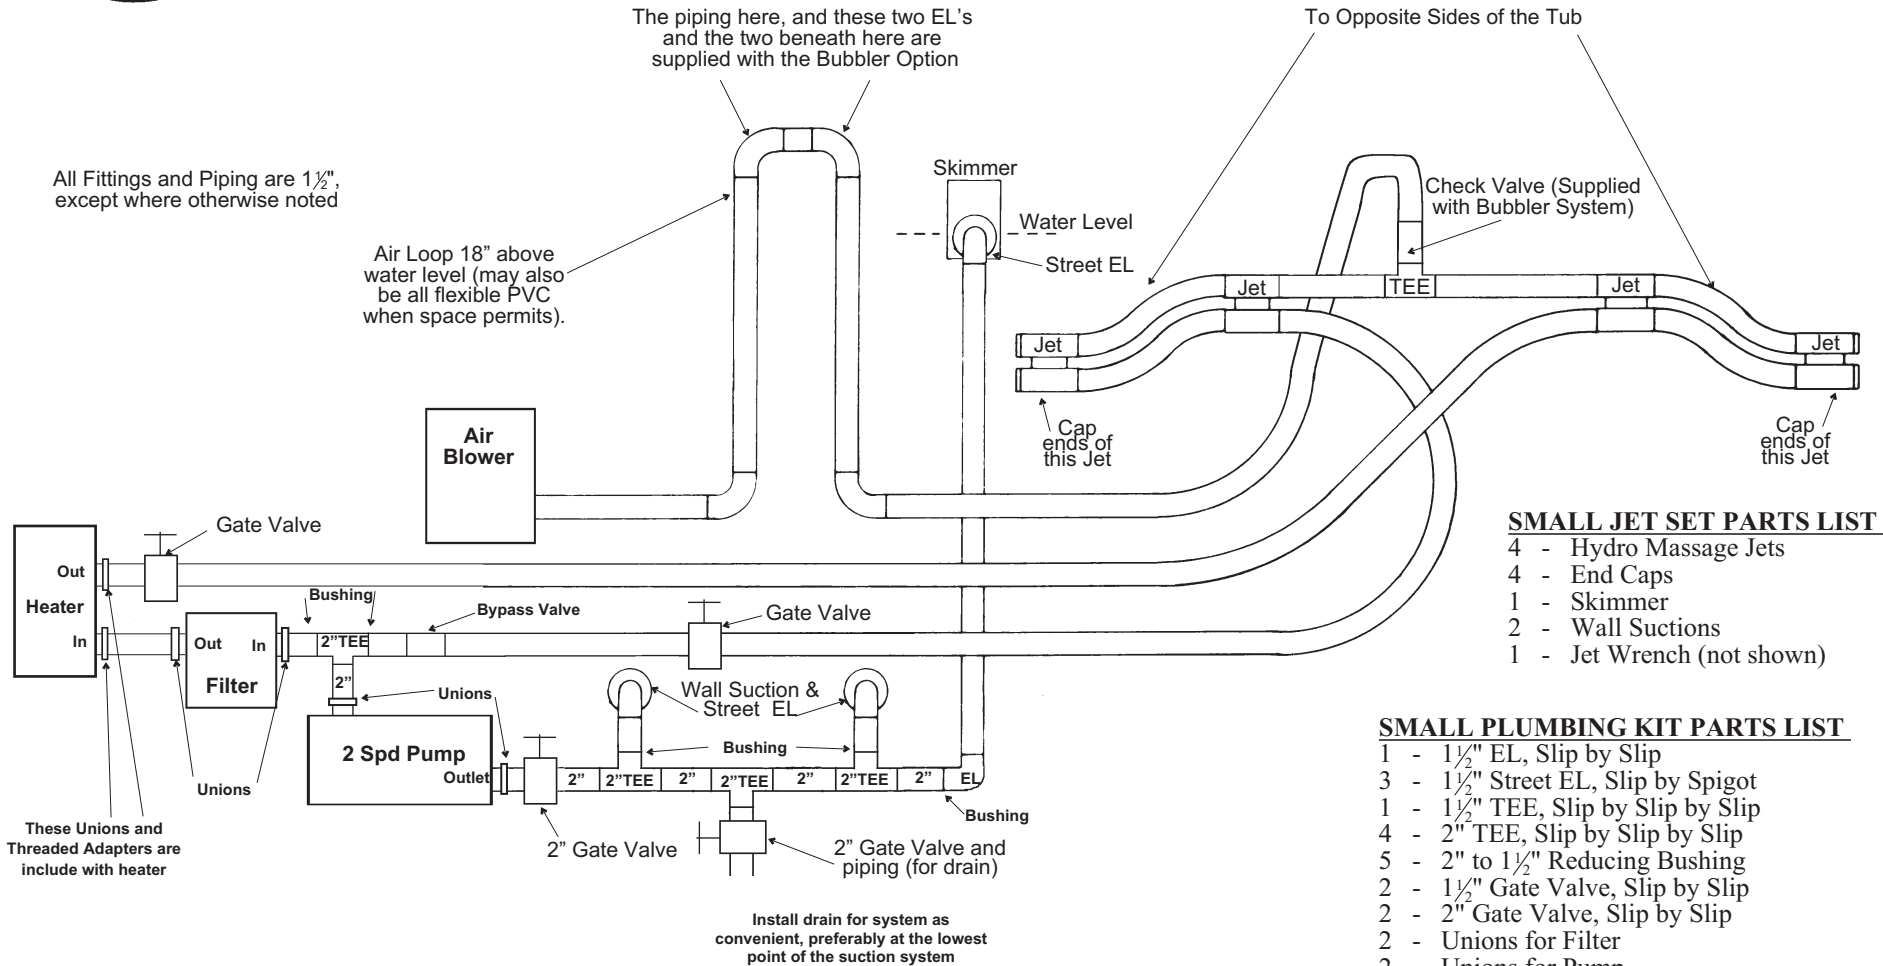

Almost Heaven Group
HC 67 Box 539 BB
Renick WV 24966
Telephone 304-497-2610

E-mail : sales@almostheaven.net - Web Site : http://www.almostheaven.net/

SMALL JET SET PARTS LIST

- 4 - Hydro Massage Jets
- 4 - End Caps
- 1 - Skimmer
- 2 - Wall Suctions
- 1 - Jet Wrench (not shown)

SMALL PLUMBING KIT PARTS LIST

- 1 - 1 1/2" EL, Slip by Slip
- 3 - 1 1/2" Street EL, Slip by Spigot
- 1 - 1 1/2" TEE, Slip by Slip by Slip
- 4 - 2" TEE, Slip by Slip by Slip
- 5 - 2" to 1 1/2" Reducing Bushing
- 2 - 1 1/2" Gate Valve, Slip by Slip
- 2 - 2" Gate Valve, Slip by Slip
- 2 - Unions for Filter
- 2 - Unions for Pump
- 1 - Bypass Valve for Pump
- 1 - Can PVC Cement †
- 1 - Can PVC Cleaner †
- 50 feet of 1 1/2" Flexible PVC
- 25 feet of 2" Flexible PVC
- Tube of Silicone
- † Cannot be included with overseas air shipments

Recommended Plumbing Schematic
using Small size Jet Set and Plumbing Kit
as supplied by Almost Heaven Group

(This is a recommendation only. Your actual installation may vary.)