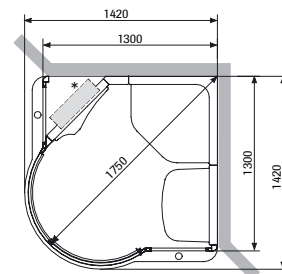

Tylette Centre hydro-steam cabinet

Generously equipped with steam bath, tropical cloudburst, cascade, body massage and shower functions – packaged in a stunningly attractive design.

The elegantly curved, tempered glass front has a space-saving sliding door that can be fitted to open left or right and gives a full 60 cm access width. The door may be hung on the right- or left-hand side. Two comfortable seats, one placed in the cor-

ner, are integrated into the wall sections, and all the connections for water and electricity, together with the steam generator are hidden behind the large mirrored wall. The cabinet can be angled to facilitate installation, but it is not possible to install this particular model mirror fashion. It comes complete with decorative halogen lighting inside and out.

Tylette Centre (Art. 9607 3300)
White walls. Size: 1420 x 1420 mm, height 1980 mm.

Floor decking (Art. 9005 9020)
Optional extra: exclusive teak decking, specially made to fit the dimensions of Tylette Centre.