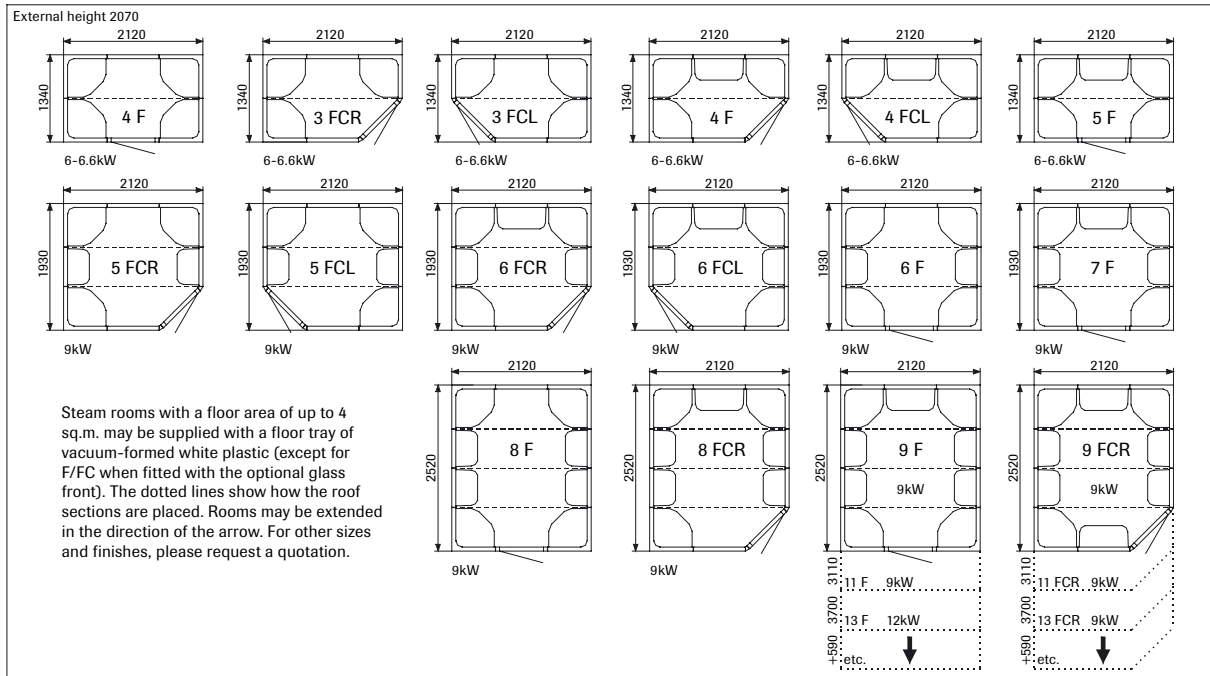

Freedom of choice is yours – by design.

Here you have a bird's eye view of all our complete, prefabricated steam rooms. You can see the sizes and the layout of the interior fittings. All our steam rooms can also be installed mirror fashion. You can also see which standard wall sections can be replaced by glazed sections. The required output of the steam generator is given below each sketch.

Layouts for Elysée

See current price list for article number for each size.