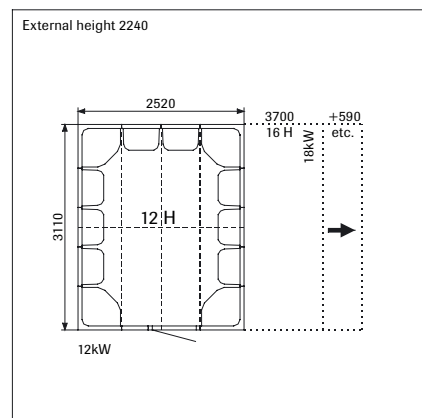

Freedom of choice is yours – by design.

Here you have a bird's eye view of all our complete, prefabricated steam rooms. You can see the sizes and the layout of the interior fittings. All our steam rooms can also be installed mirror fashion. You can also see which standard wall sections can be replaced by glazed sections. The required output of the steam generator is given below each sketch.

Layouts for Elysée

See current price list for article number for each size.