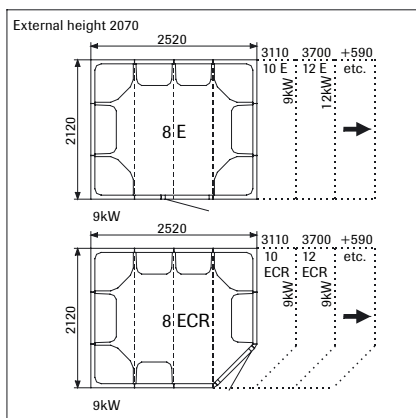

Layouts for Elysée

See current price list for article number for each size.

**Registered office, factory and warehouse:
Svarvaregatan 6, SE-302 50 Halmstad, Sweden**

Tel: +46 35-299 00 00 • Fax: +46 35-299 01 98