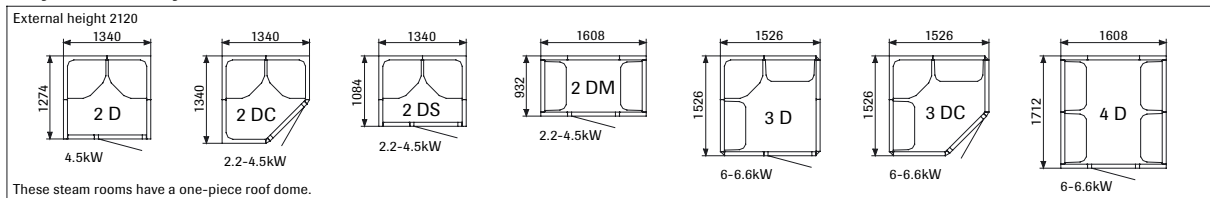

Freedom of choice is yours – by design.

Here you have a bird's eye view of all our complete, prefabricated steam rooms. You can see the sizes and the layout of the interior fittings. All our steam rooms can also be installed mirror fashion. You can also see which standard wall sections can be replaced by glazed sections. The required output of the steam generator is given below each sketch.

Layouts for Elysée

See current price list for article number for each size.