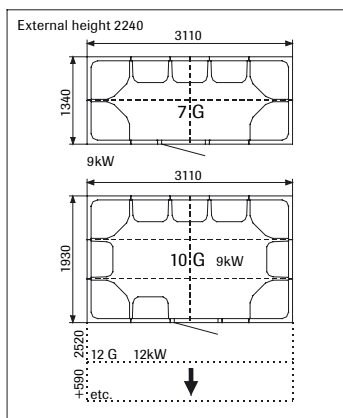

Freedom of choice is yours – by design.

Here you have a bird's eye view of all our complete, prefabricated steam rooms. You can see the sizes and the layout of the interior fittings. All our steam rooms can also be installed mirror fashion. You can also see which standard wall sections can be replaced by glazed sections. The required output of the steam generator is given below each sketch.

Layouts for Elysée

See current price list for article number for each size.