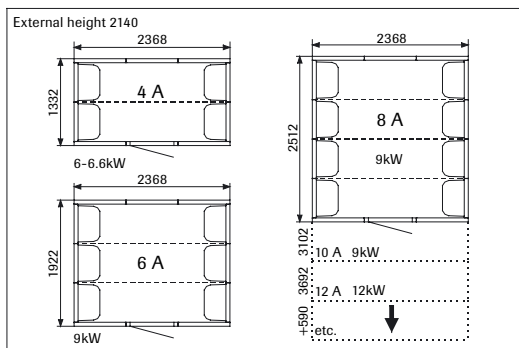

Floor tray

Vacuum-formed, white, special-grade plastic, with integral waste outlet, water trap and adjustable legs. May be used with all Elysée steam rooms from model 2 D to model 7 F with max. size 212 x 193 cm (except for F/FC when fitted with the optional glass front).

Layouts for Elysée

See current price list for article number for each size.

**Registered office, factory and warehouse:
Svarvaregatan 6, SE-302 50 Halmstad, Sweden**

Tel: +46 35-299 00 00 • Fax: +46 35-299 01 98