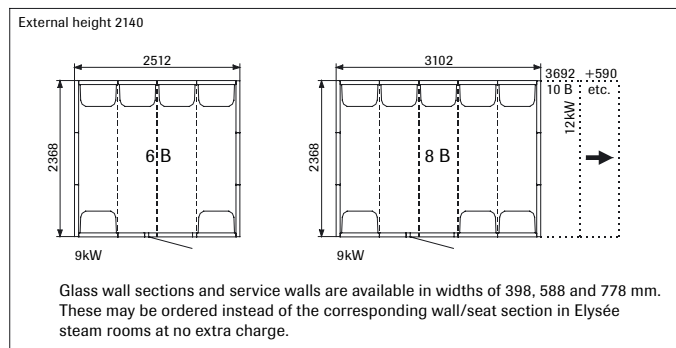

Freedom of choice is yours – by design.

Here you have a bird's eye view of all our complete, prefabricated steam rooms. You can see the sizes and the layout of the interior fittings. All our steam rooms can also be installed mirror fashion. You can also see which standard wall sections can be replaced by glazed sections. The required output of the steam generator is given below each sketch.

Layouts for Elysée

See current price list for article number for each size.