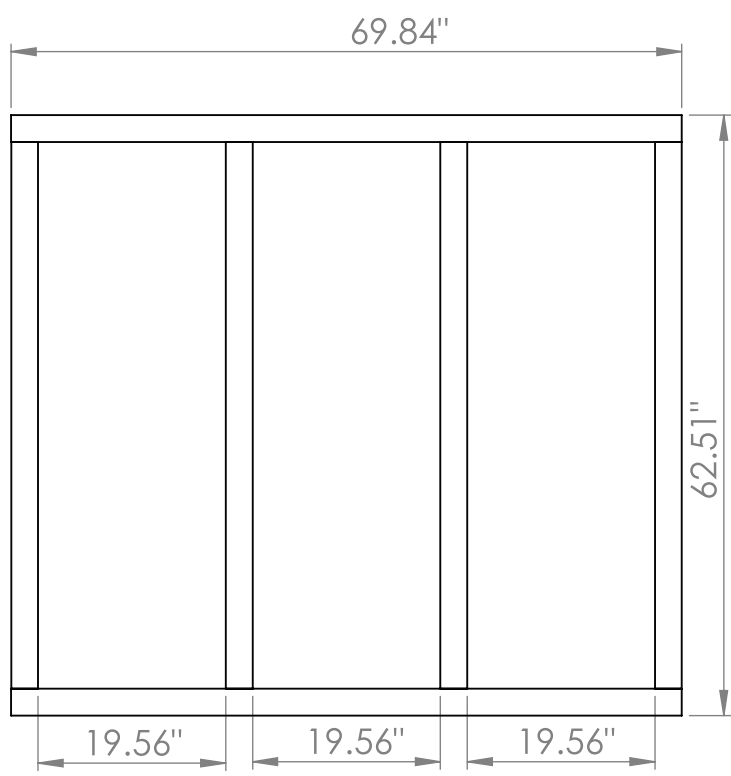

# Almost Heaven Group LLC Model G2 Sauna Room Installation Manual

<https://www.almostheaven.net> - (304) 645-2310

Note: Please read manual before construction

1.1		1.73" x 2.79" x 69.84"	2
1.2		1.73" x 2.79" x 56.92"	4
2.1		1.73" x 1.73" x 81.69"	2
2.2		1.73" x 1.73" x 76.57"	2
W1		1.65" x 5.70" x 70.62"	16
W2		1.65" x 5.70" x 61.41"	28
W3		1.65" x 5.70" x 20.27"	13
W4		1.65" x 5.70" x 20.27"	13
L1		1.65" x 5.31" x 61.41"	1
L2		1.65" x 5.31" x 61.41"	1

3.1		.59" x 3.74" x 79.60"	2
3.2		.59" x 3.74" x 74.17"	2
3.3		.59" x 3.74" x 77.91"	2
3.4		.59" x 3.74" x 72.71"	2
3.5		.59" x 3.74" x 63.62"	2
4.1		1.10" x 2.79" x 81.29"	2
4.2		1.65" x 5.70" x 74.56"	15
4.3		.70" x .98" x 81.29"	1
5		.74" x 3.74" x 66.92"	16

6.1		1.73" x 1.73" x 20.27"	2
6.2		1.73" x 1.73" x 11.10"	2
7.1		.59" x 3.74" x 82.48"	1
7.2		.59" x 3.74" x 74.56"	2
Bench1		66.92" x 21.37" x 66.92"	1
Bench2		66.92" x 3.54" x 8.66"	1
Bench3		29.33" x 15.66" x 3.54"	1
Backrest1		66.92" x 10.23" x 1.96"	1
Backrest2		36.45" x 10.23" x 1.96"	1

Door		72.63" x 36.41" x 3.22"	1
T		28.70" x 2.39"	1
H			1

Screws	.19" x 4.72"	12
Screws	.17" x 2.75"	228
Screws	.15" x 2.36"	14
Screws	.15" x 1.96"	68
Screws	.13" x 1.57"	82
Screws	.18" x .98"	12
Nails		128
E		2
G		2