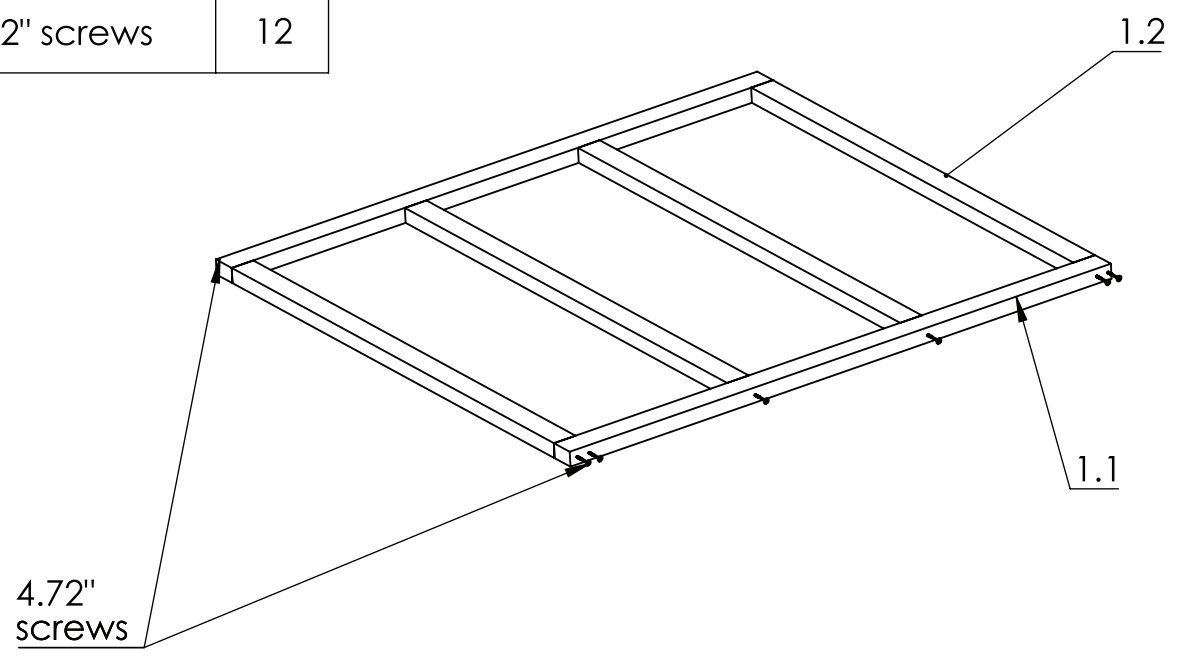

1.1	2
1.2	4
4.72" screws	12