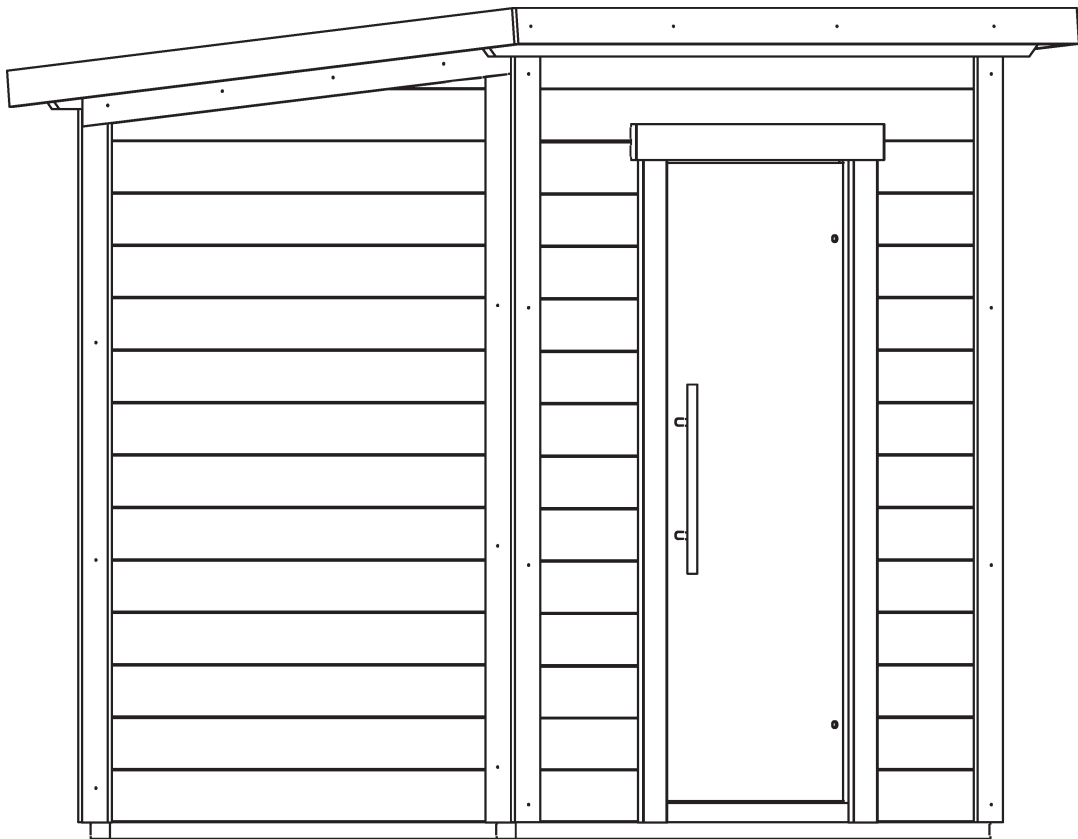

# Almost Heaven Group LLC Model G2 Sauna Room Installation Manual

<https://www.almostheaven.net> - (304) 645-2310

Note: Please read manual before construction

1.1		1.73" x 2.79" x 69.84"	2
1.2		1.73" x 2.79" x 56.92"	4
2.1		1.73" x 1.73" x 81.69"	2
2.2		1.73" x 1.73" x 76.57"	2
W1		1.65" x 5.70" x 70.62"	16
W2		1.65" x 5.70" x 61.41"	28
W3		1.65" x 5.70" x 20.27"	13
W4		1.65" x 5.70" x 20.27"	13
L1		1.65" x 5.31" x 61.41"	1
L2		1.65" x 5.31" x 61.41"	1

3.1		.59" x 3.74" x 79.60"	2
3.2		.59" x 3.74" x 74.17"	2
3.3		.59" x 3.74" x 77.91"	2
3.4		.59" x 3.74" x 72.71"	2
3.5		.59" x 3.74" x 63.62"	2
4.1		1.10" x 2.79" x 81.29"	2
4.2		1.65" x 5.70" x 74.56"	15
4.3		.70" x .98" x 81.29"	1
5		.74" x 3.74" x 66.92"	16

6.1		1.73" x 1.73" x 20.27"	2
6.2		1.73" x 1.73" x 11.10"	2
7.1		.59" x 3.74" x 82.48"	1
7.2		.59" x 3.74" x 74.56"	2
Bench1		66.92" x 21.37" x 66.92"	1
Bench2		66.92" x 3.54" x 8.66"	1
Bench3		29.33" x 15.66" x 3.54"	1
Backrest1		66.92" x 10.23" x 1.96"	1
Backrest2		36.45" x 10.23" x 1.96"	1